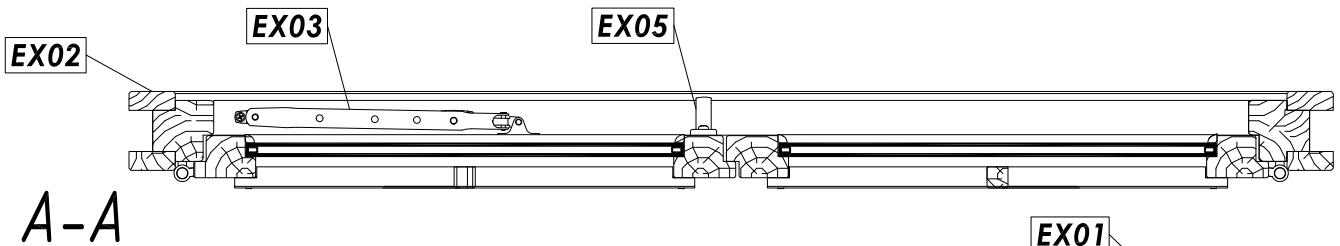

# LOUISE - 4F 40 mm

288 × 288 cm

5,0 x 70

12-1

12-2

Step 2

Step 1

B-B

EX07  
Step 3

EX05

Louise / 1100 x 1365 mm Stand +/- 40 mm - R

Nr.	Description	Profile mm	Length mm	Quantity
EX01	Exterior- and interior trim		1150	2
EX02			1380	4
EX03			1057	2
EX04			14 x 26	2
EX05	Handle			1
EX06	Screws 4,0 x 40			36+2
EX06	Window Clamp			1
EX07	Mounting plug		--	4